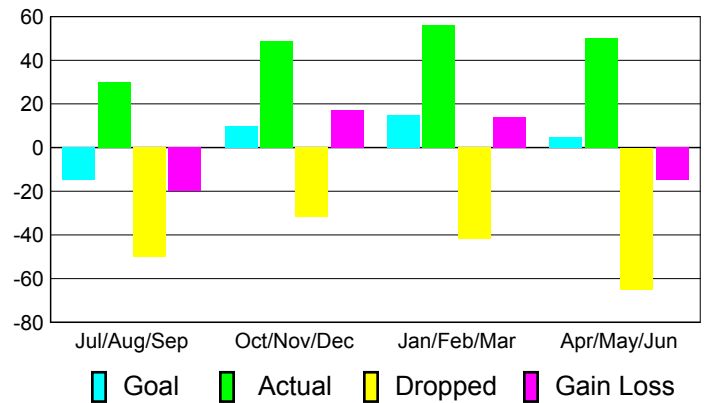

Membership Results 2010-2011

Goal, New, Dropped, Gain/Loss

Comparison of Membership Gain/Loss

Current Year Compared to the Previous Year