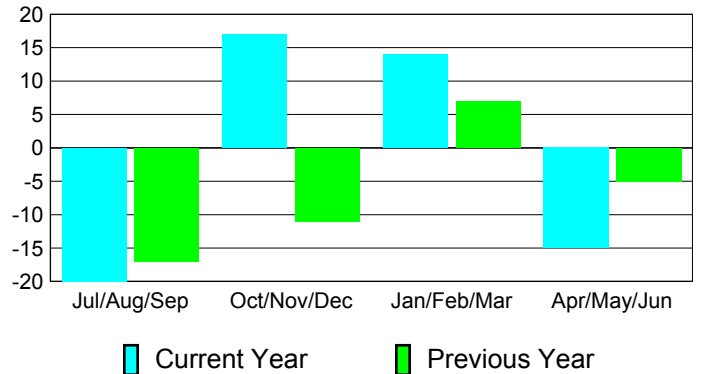

Membership Results
2010-2011

Membership
2009-2010

Month	Net Memb Goal	Actual New Memb	Actual Dropped Memb	Gain/Loss of Memb	Gain/Loss of Memb
Jul/Aug/Sep	-15	30	-50	-20	-17
Oct/Nov/Dec	10	49	-32	17	-11
Jan/Feb/Mar	15	56	-42	14	7
Apr/May/Jun	5	50	-65	-15	-5
Totals	15	185	-189	-4	-26

Membership Results 2010-2011

Goal, New, Dropped, Gain/Loss

Comparison of Membership Gain/Loss

Current Year Compared to the Previous Year

Gender Comparison 2010-2011

Jul/Aug/Sep

Oct/Nov/Dec

Jan/Feb/Mar